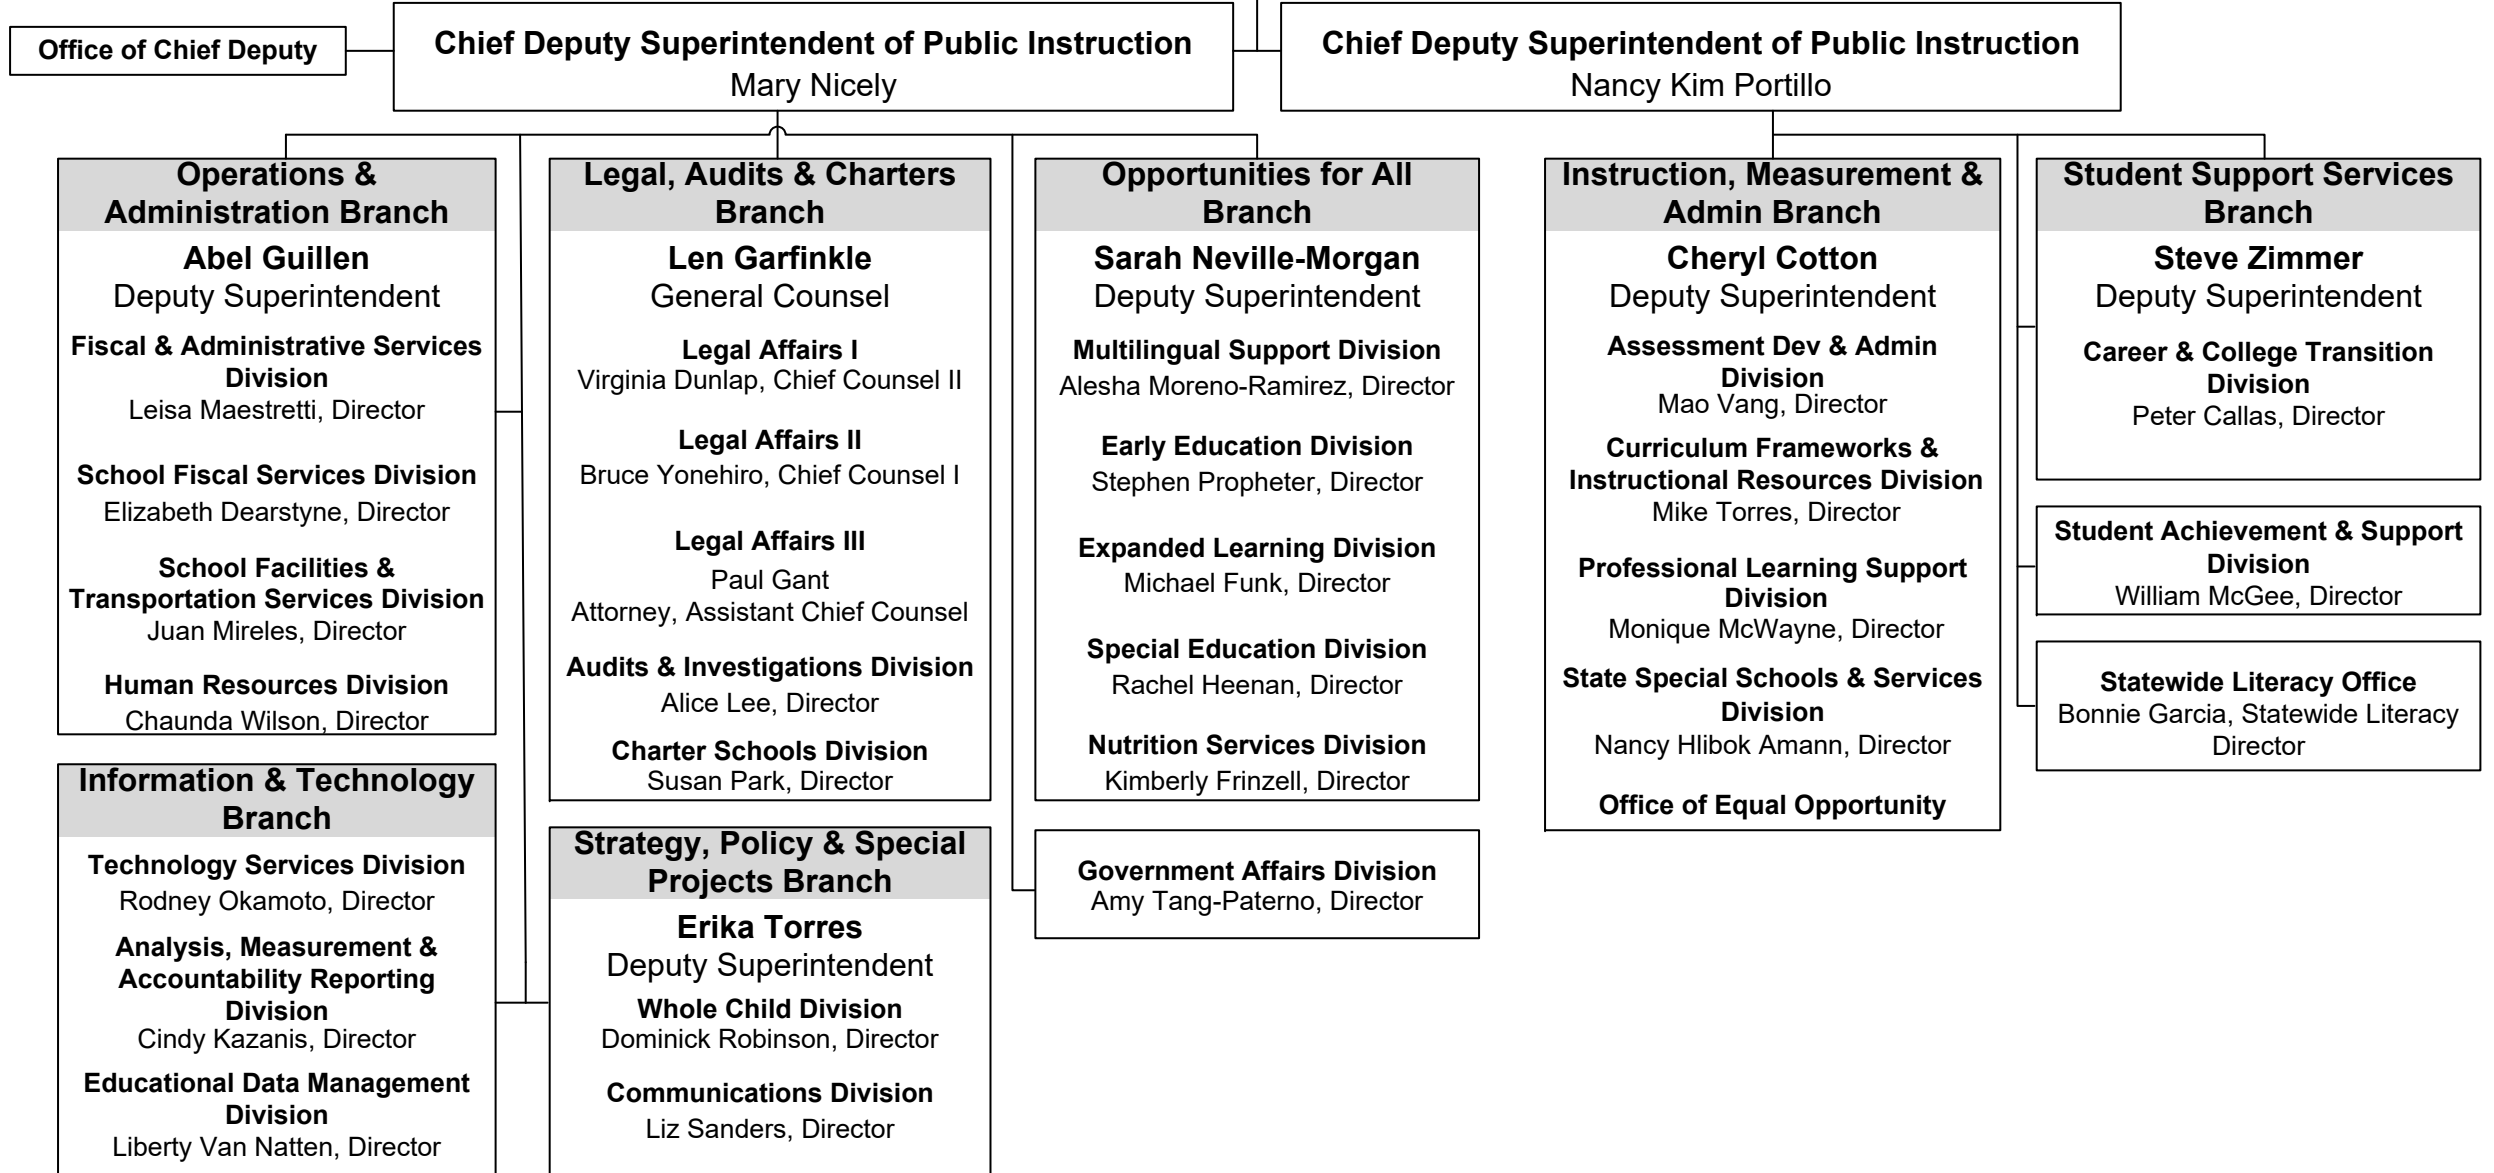

California Department of Education Org Chart Overview

(Printable Version)

State Superintendent of Public Instruction

Tony Thurmond

*An accessible list version of this org chart can be found at <http://www.cde.ca.gov/re/di/or/overview.asp>.