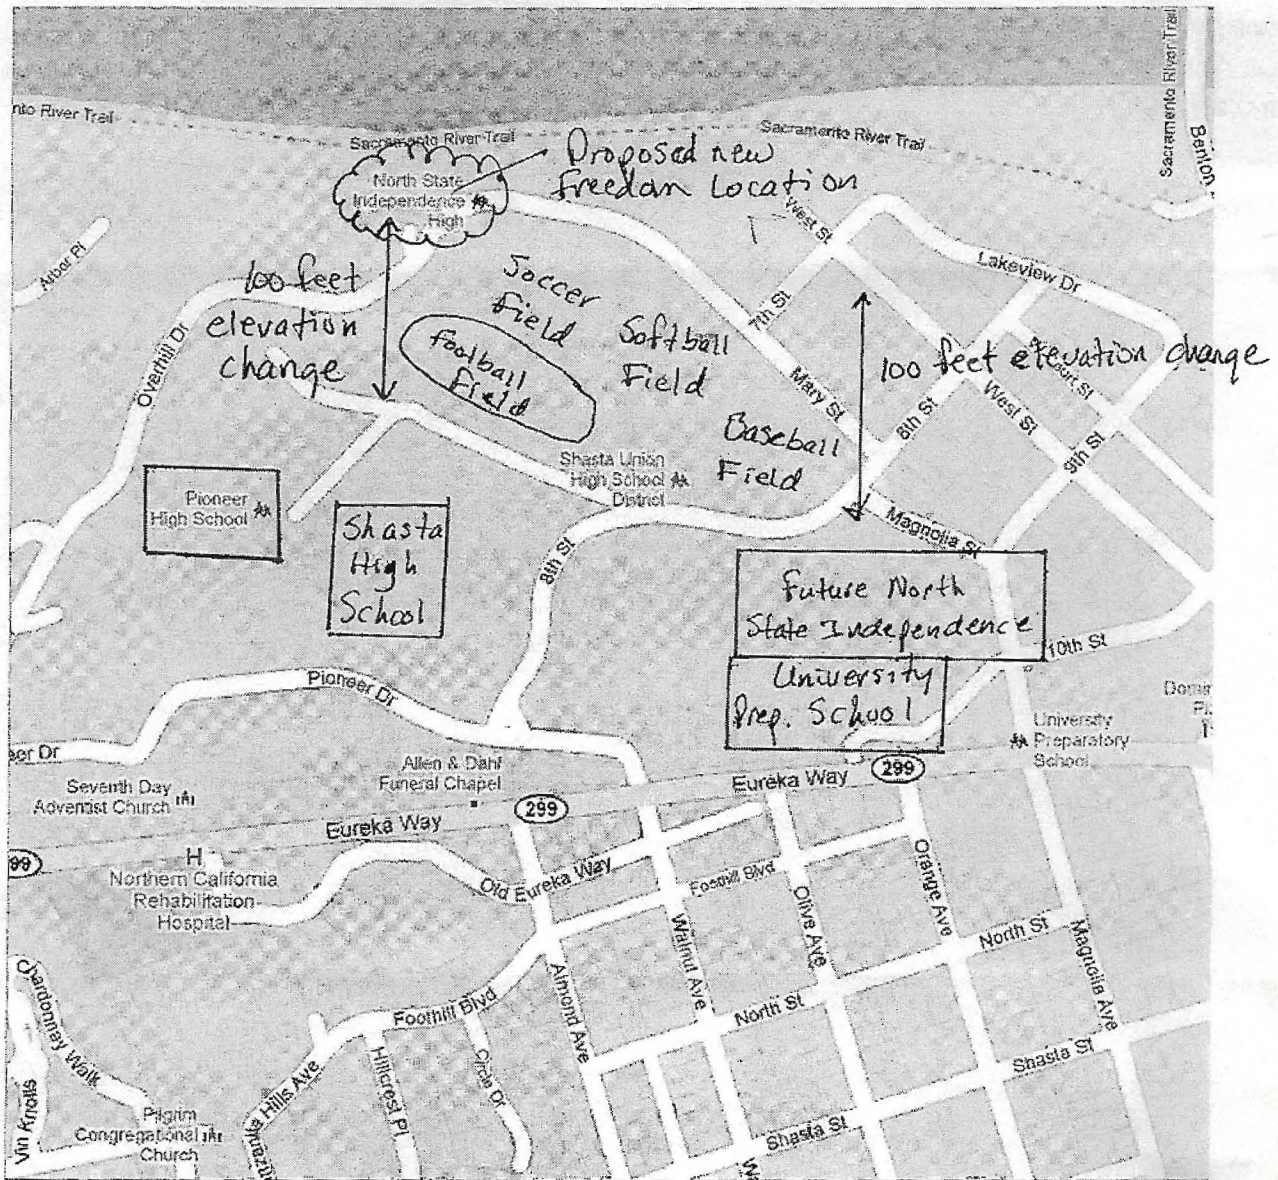

To see all the details that are visible on the screen, use the "Print" link next to the map.

Proposed New Freedom; Ingress/Egress 7th to Mary Street
 Pioneer Ingress/Egress: Street above Football Field
 Shasta Ingress/Egress: 8th St. or Pioneer Dr
 Univ. Prep. Ingress/Egress: 10th St. or Magnolia St
 North State Ingress/Egress: Magnolia St.