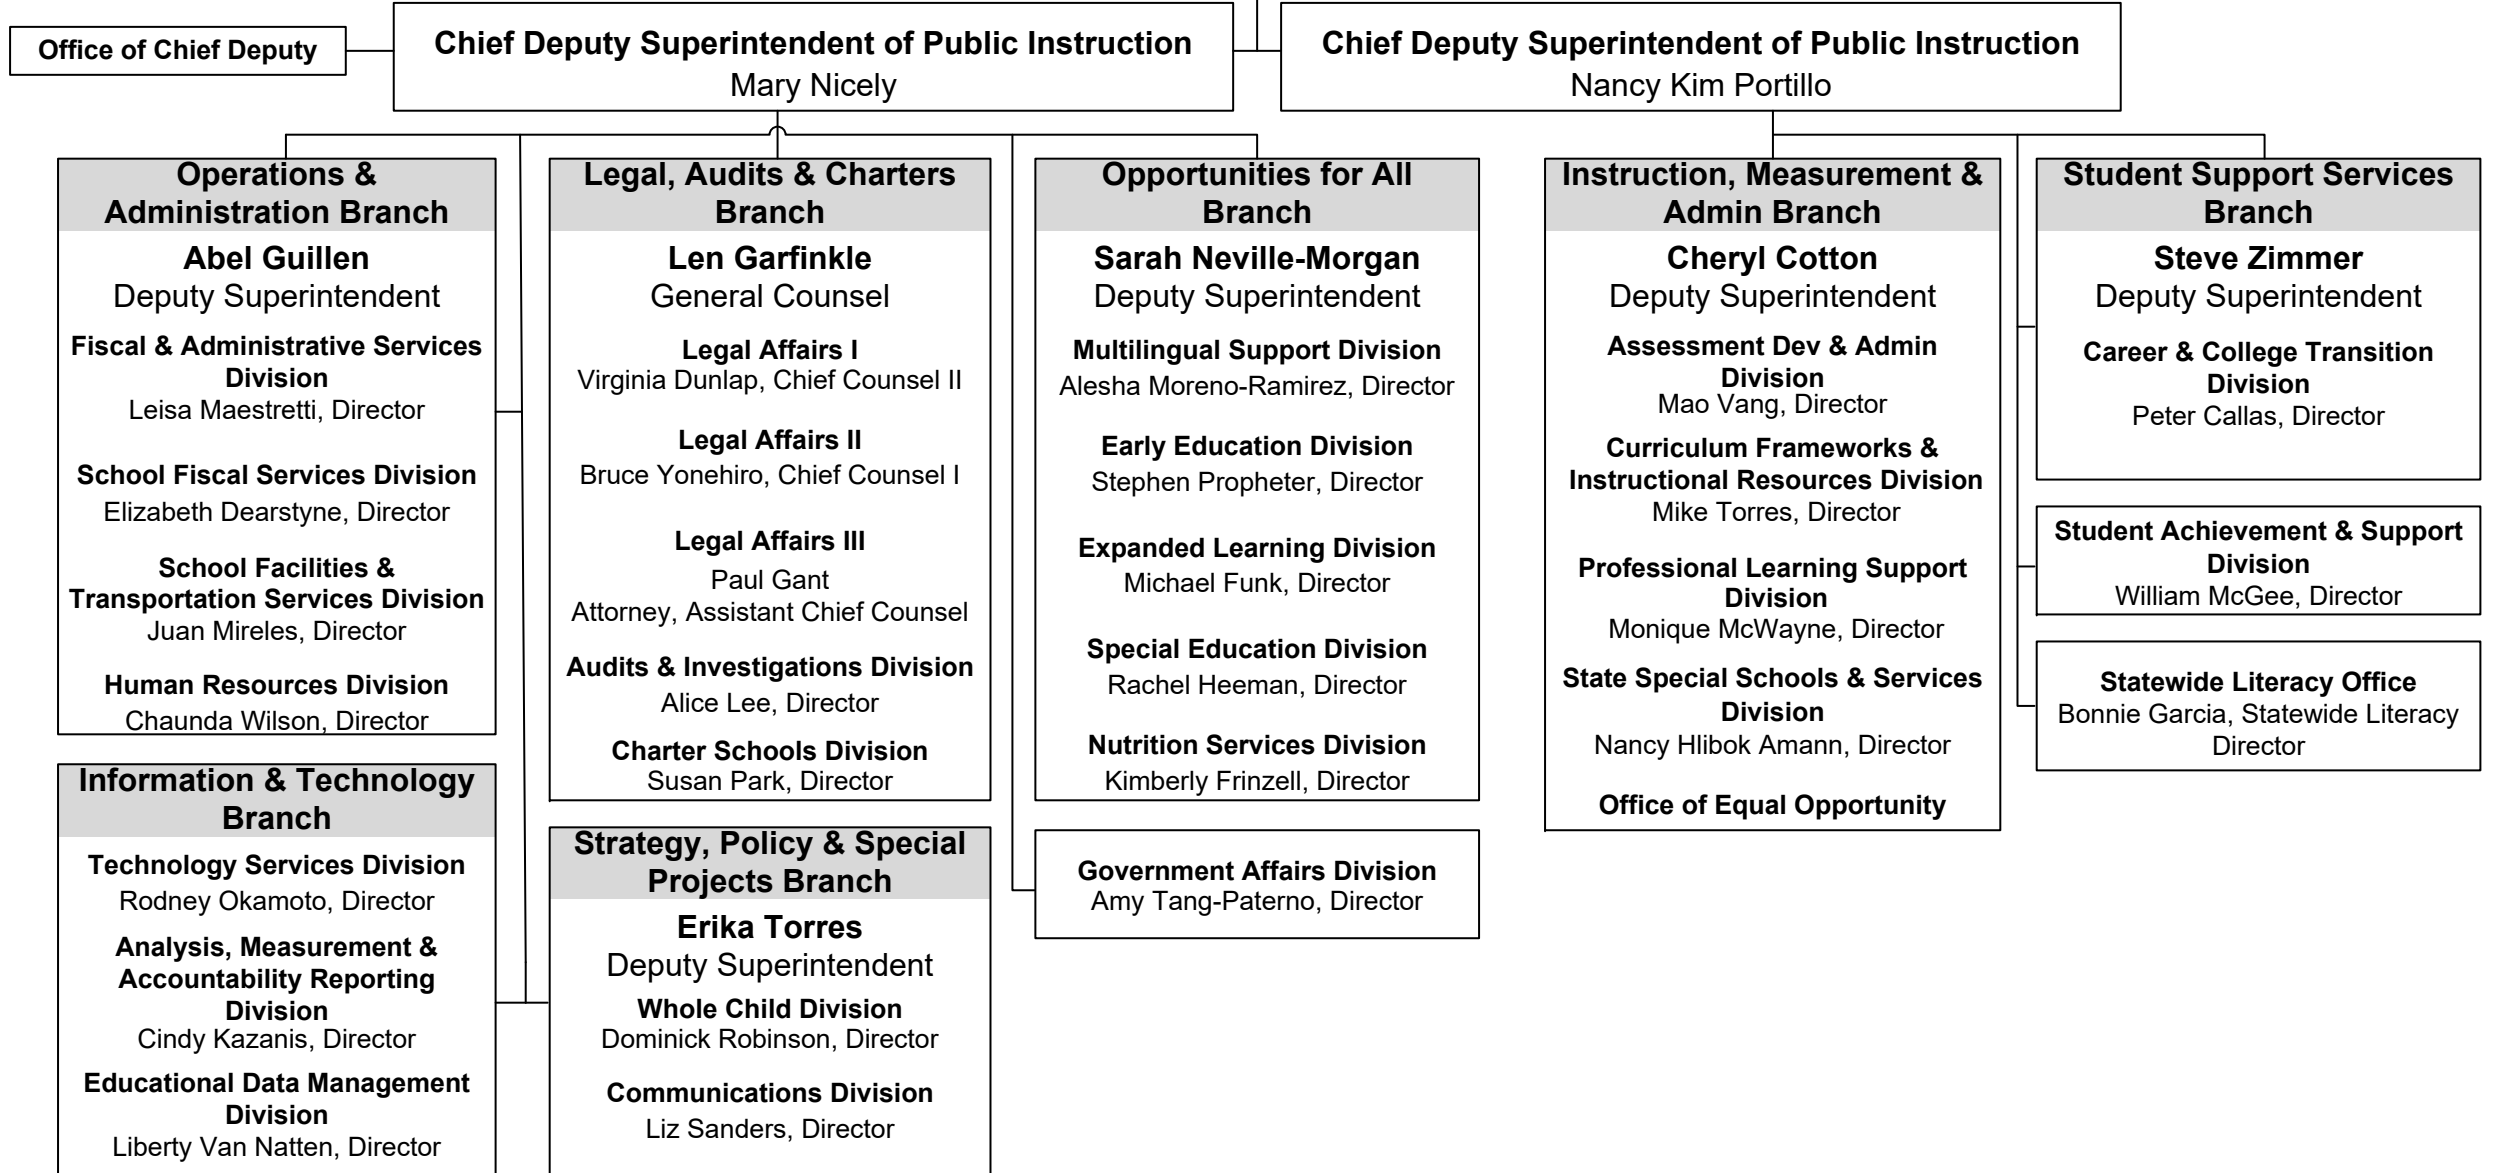

California Department of Education Org Chart Overview

(Printable Version)

State Superintendent of Public Instruction

Tony Thurmond

*An accessible list version of this org chart can be found at <http://www.cde.ca.gov/re/di/or/overview.asp>.