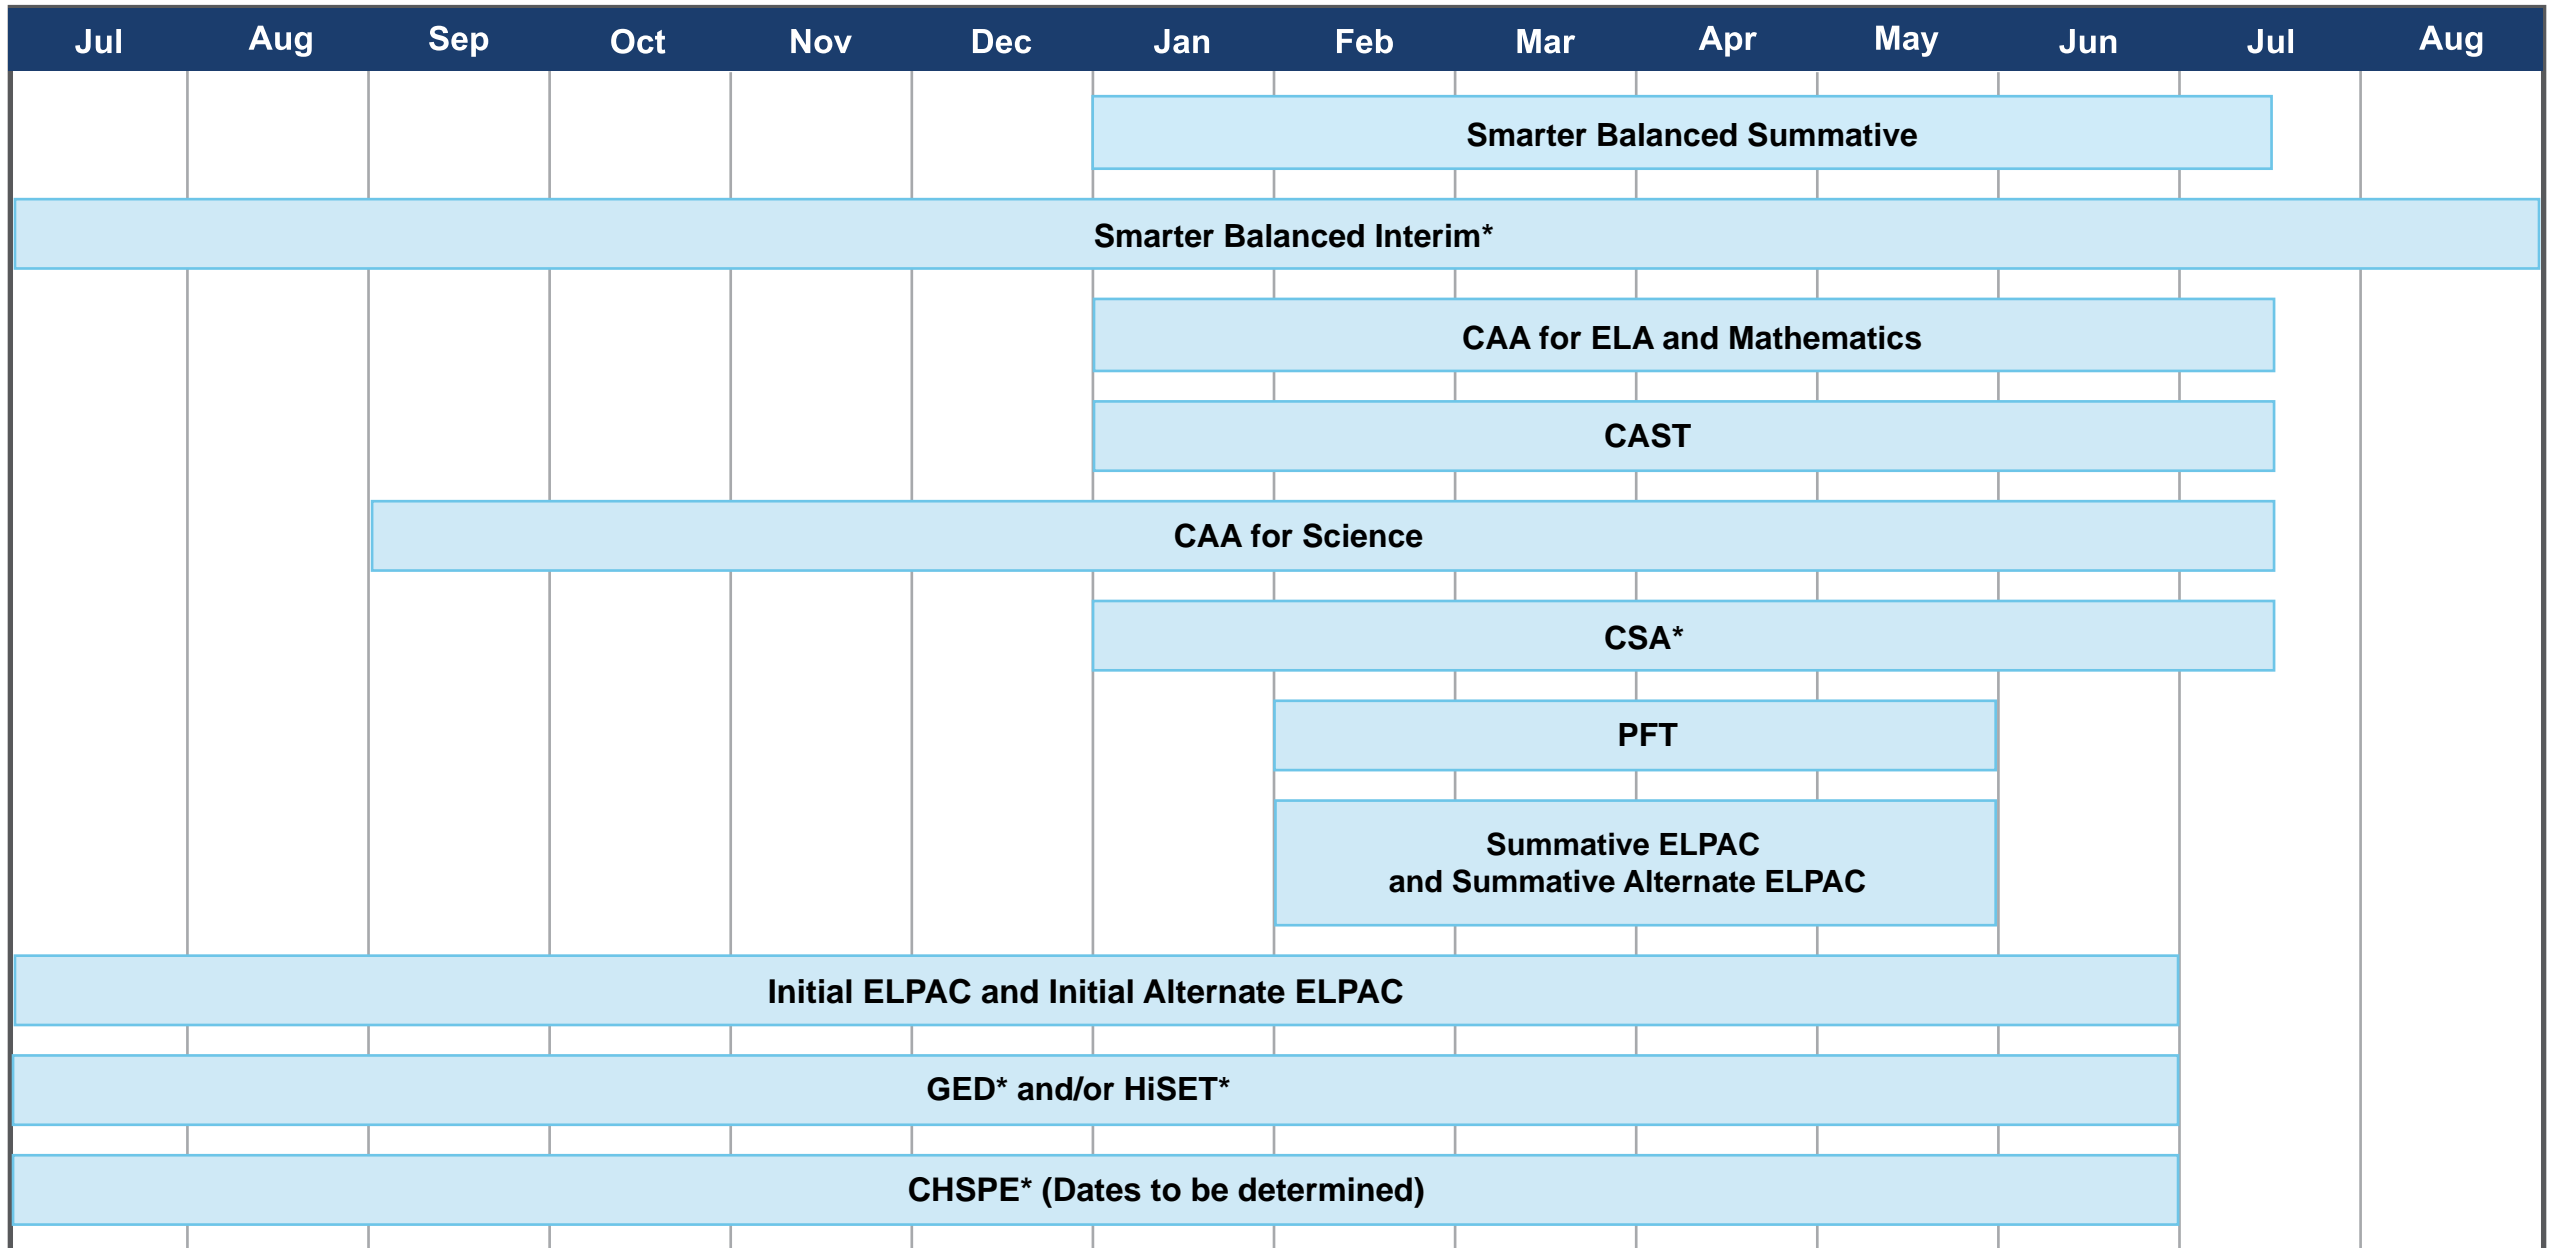

California Assessment Timeline

CAA – California Alternate Assessments
CAST – California Science Test
CHSPE – California High School Proficiency Exam
CSA – California Spanish Assessment
ELA – English Language Arts/Literacy

ELPAC – English Language Proficiency Assessments for California
GED – General Educational Development
HiSET – High School Equivalency Test
PFT – Physical Fitness Test

All tests are operational.

***Optional test**