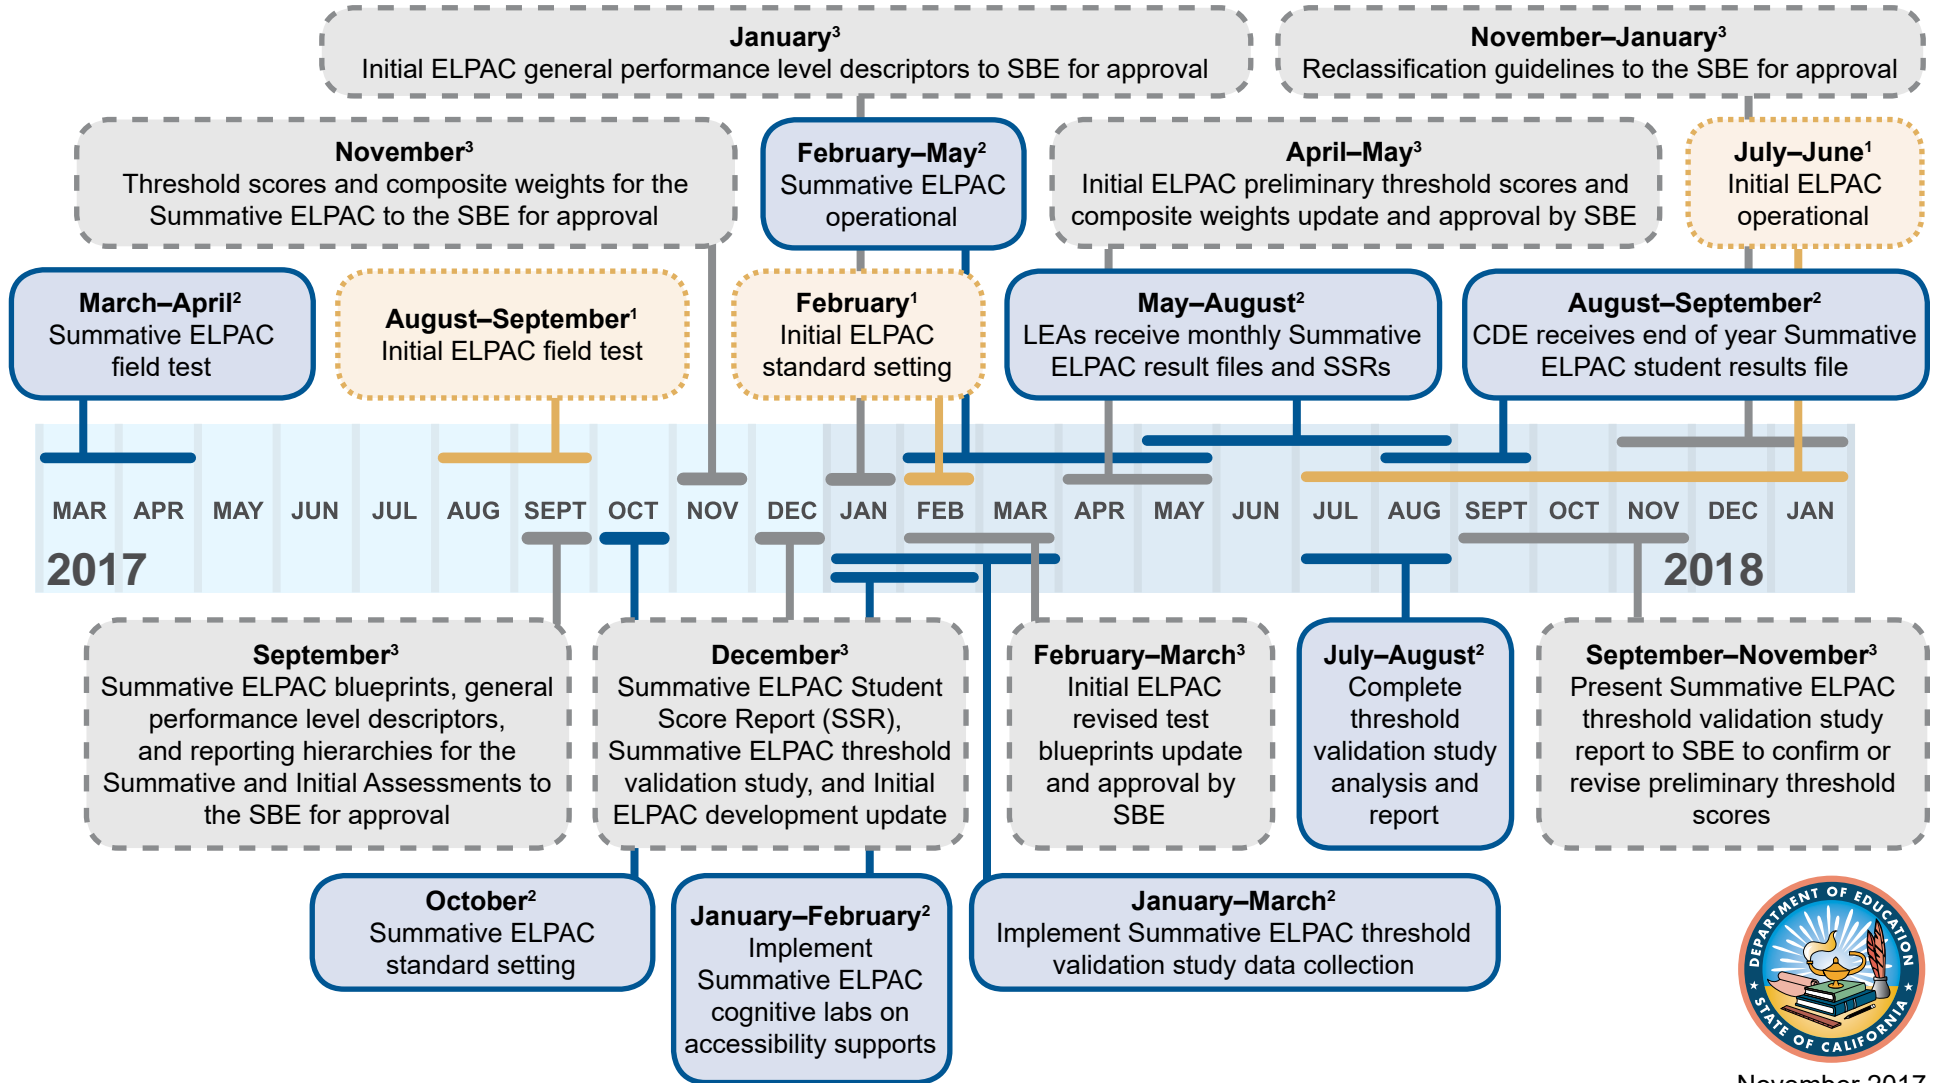

2017–18 English Language Proficiency Assessments for California Timeline

November 2017

Legend

CDE: California Department of Education
ELPAC: English Language Proficiency Assessments for California
LEA: local educational agency
SBE: State Board of Education