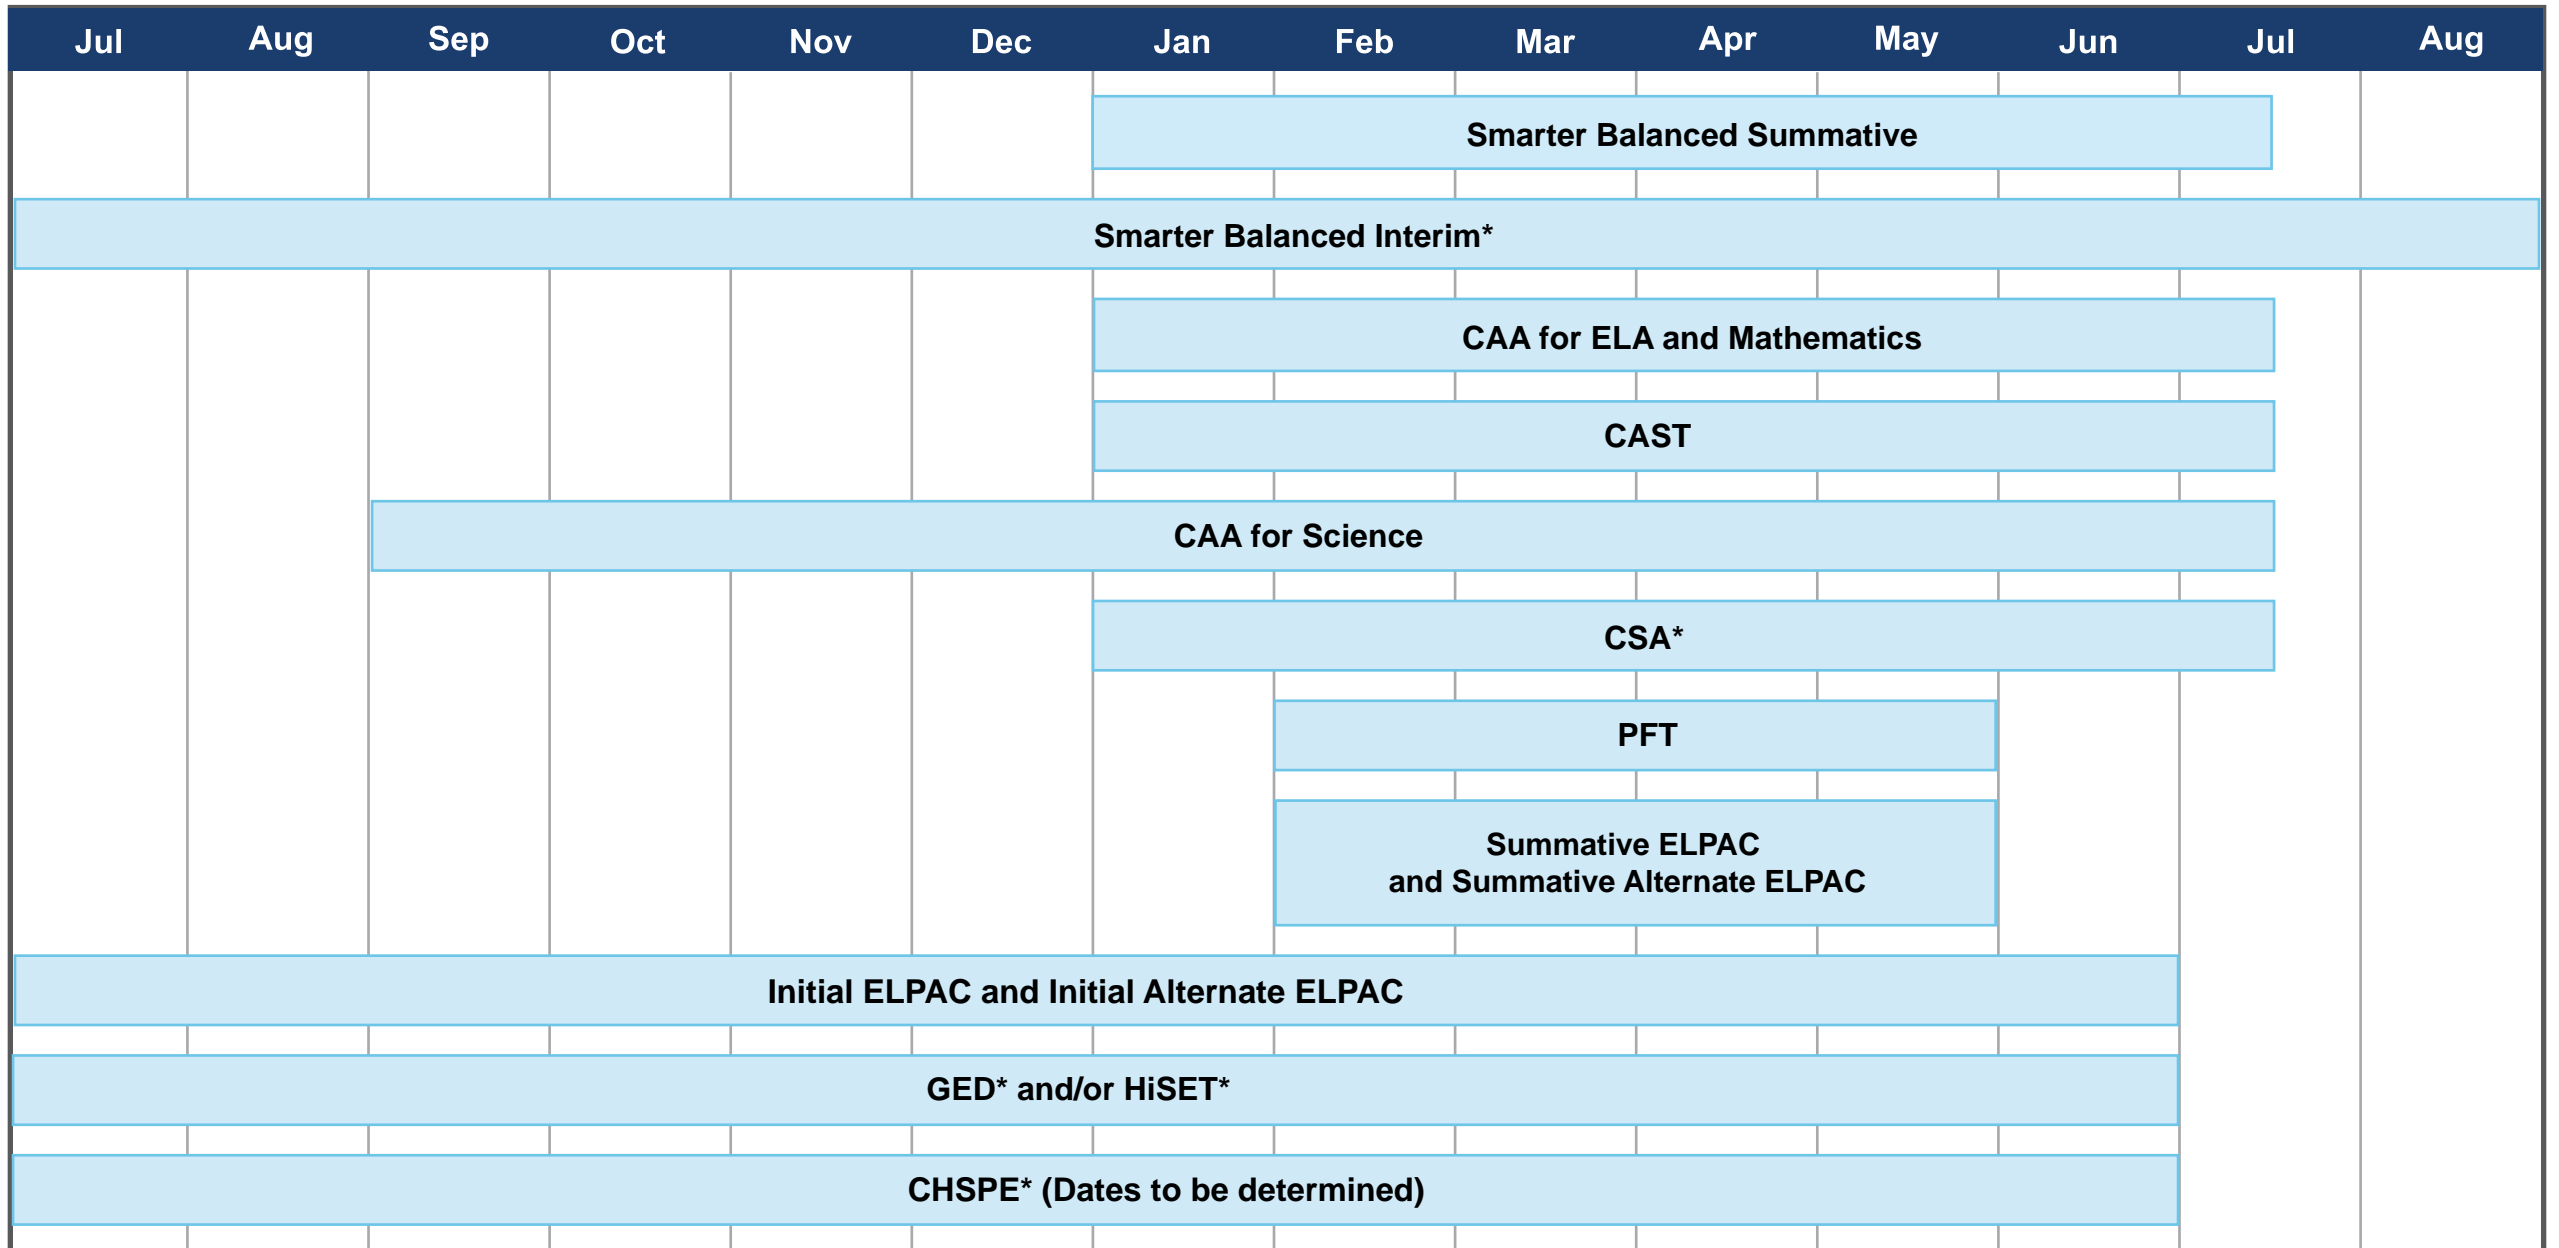

California Assessment Timeline

CAA – California Alternate Assessments
CAST – California Science Test
CHSPE – California High School Proficiency Exam
CSA – California Spanish Assessment
ELA – English Language Arts/Literacy

ELPAC – English Language Proficiency Assessments for California
GED – General Educational Development
HiSET – High School Equivalency Test
PFT – Physical Fitness Test

All tests are operational.

***Optional test**